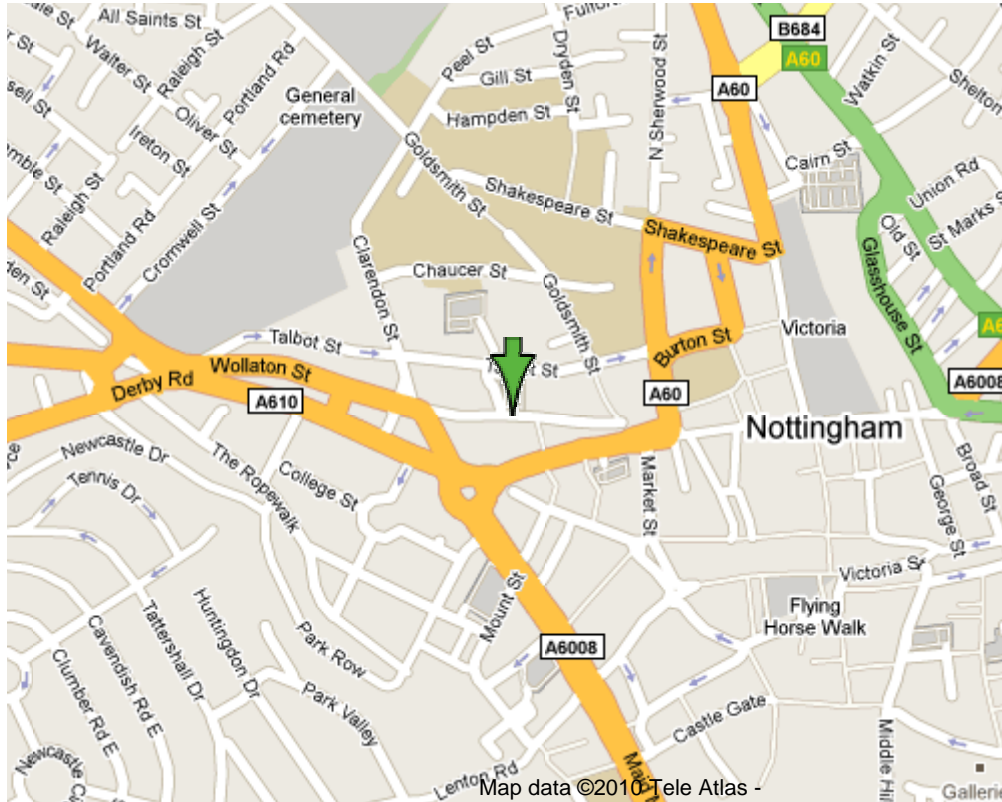

Crowne Plaza Hotel
 NOTTINGHAM
 WOLLATON STREET
 NOTTINGHAM, NG1 5RH ENGLAND

[Print this Page](#)

Hotel Front Desk: +44-0871-9429161 | Hotel Fax: +44-0115-9475888

Transportation to and from Hotel

Nottingham East Midlands (EMA)

- Distance: 13 MI / 20.92 KM East to Hotel
- Shuttle Charge (one way): £5.00 ([GBP](#))
- Taxi Charge (one way): £25.00 ([GBP](#))
- Time by taxi: 25 minutes
- Join M1 and travel north leaving the motorway at J25. Take A52 towards Nottingham and continue on this route into the city centre. Follow signs for Royal Centre and Concerts Hall. If using Satellite Navigation please use postcode NG1 5FW.

Train

- Station Name: Nottingham
- Distance: 1 MI / 1.61 KM North East to Hotel
- Shuttle Fee From Train Station: £2.00 ([GBP](#))
- Taxi Fee From Train Station: £4.00 ([GBP](#))

Complimentary Local Area Shuttle