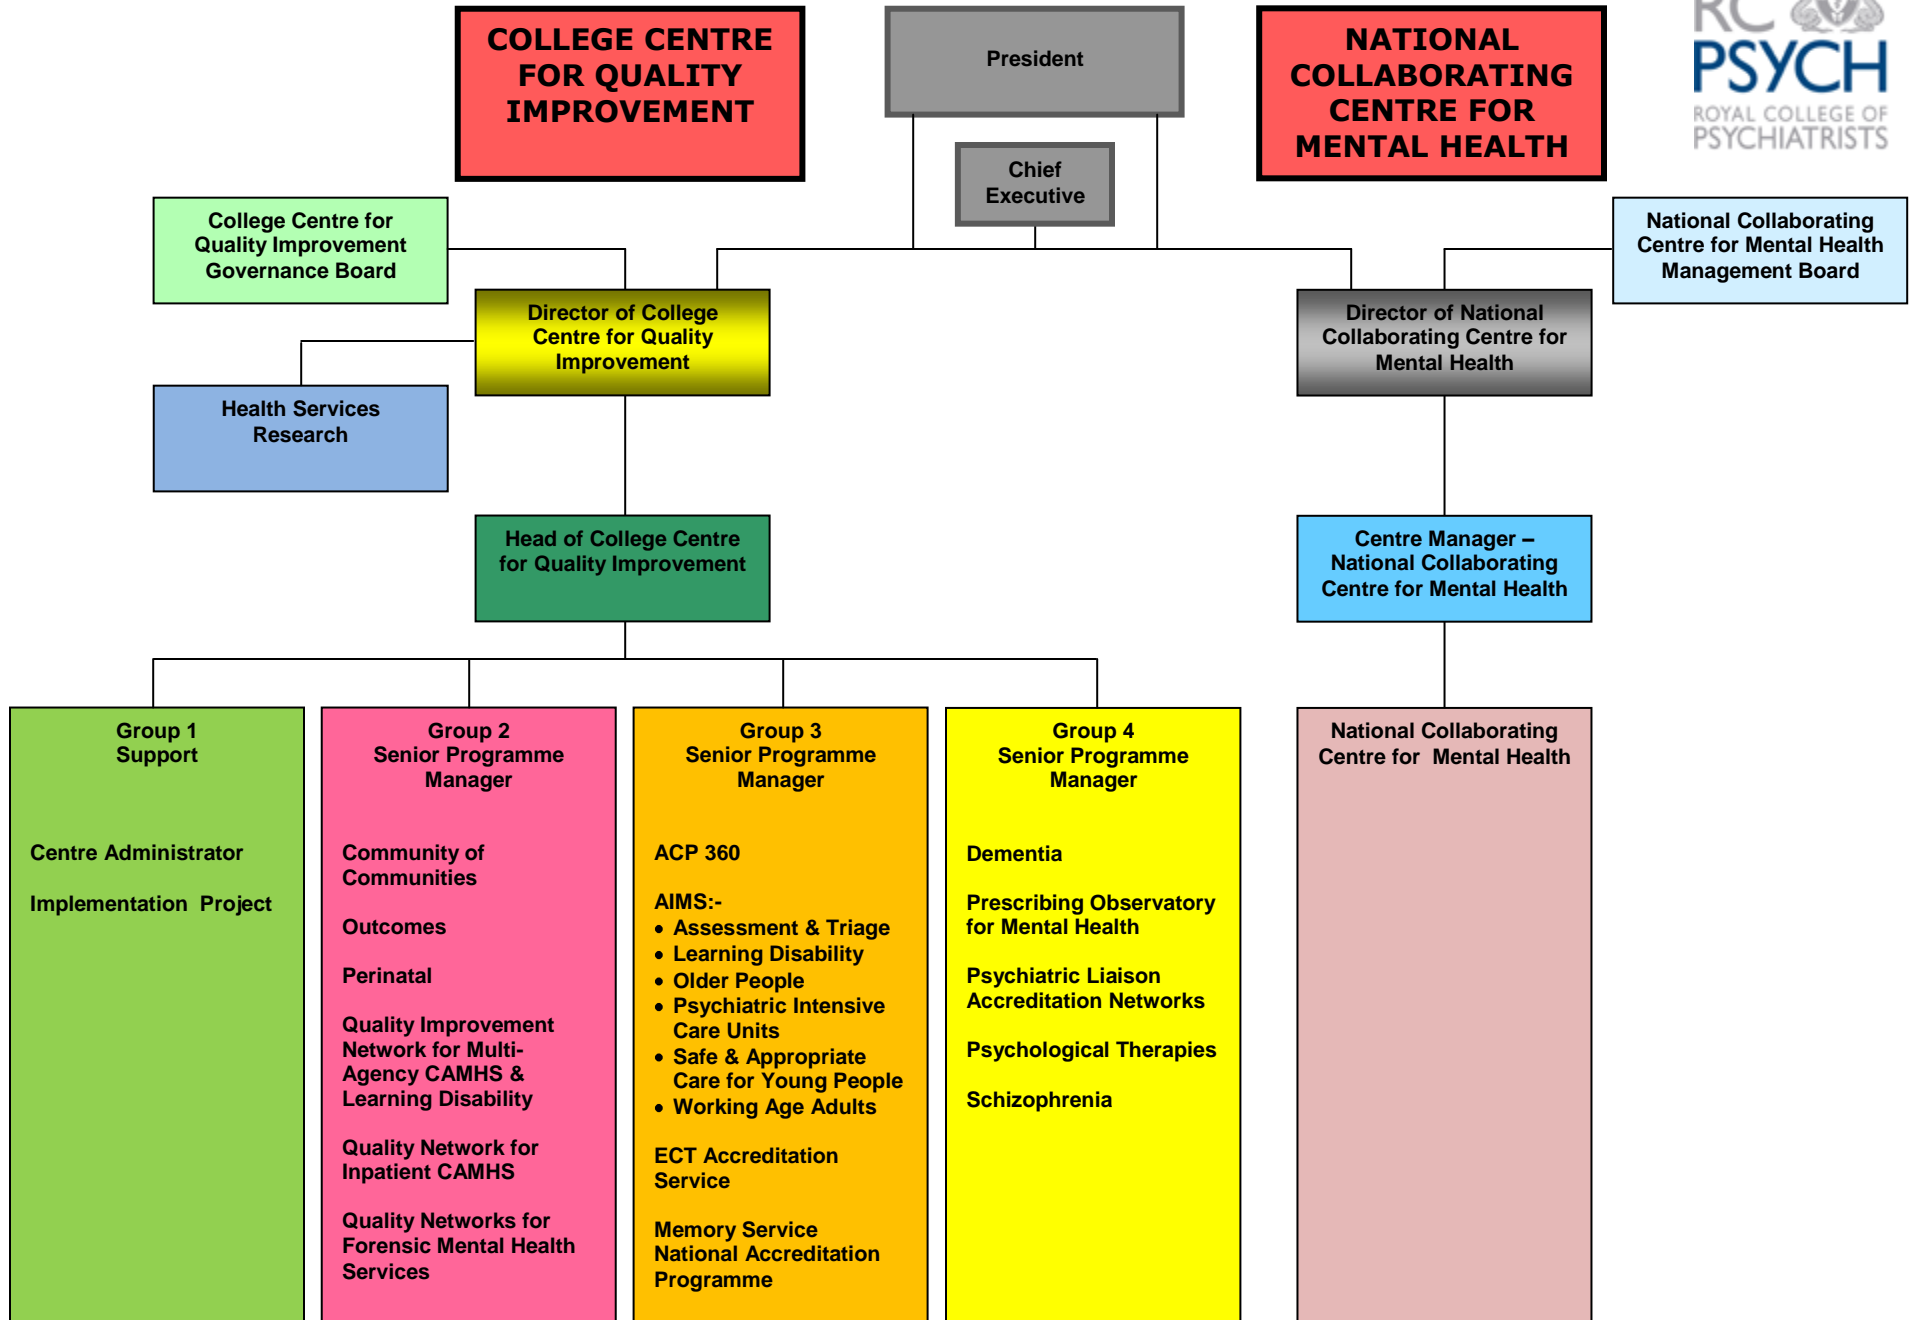

Structure - Belgrave Square

November 2011

File:- C:\Richard\MR\Vanessa\Structure\111212 Structure - Belgrave Square.doc

Structure – Standon House

November 2011

File:- C:\Richard\MR\Vanessa\Structure\111212 Structure - Standon House.doc