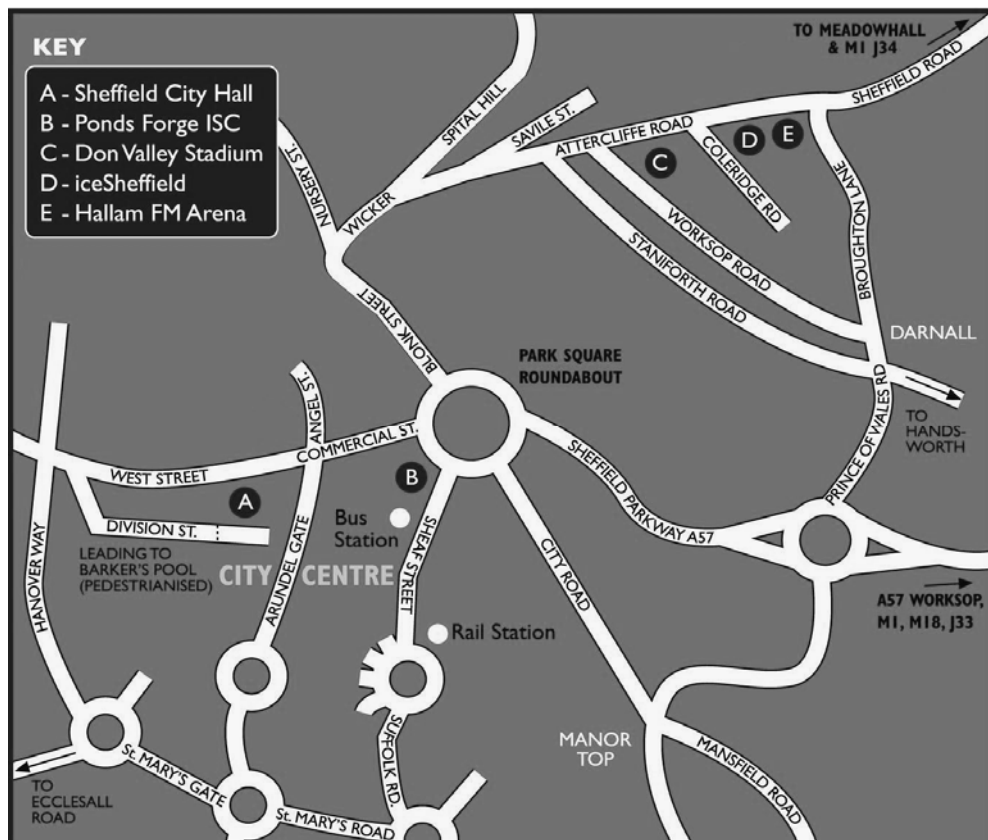

Sheffield

DON VALLEY STADIUM
WORKSOP ROAD, SHEFFIELD, S9 3TL

From Sheffield Transport Interchange: 2, 69, 130,

Train
Sheffield Station or Meadowhall

Tram
Arena / Don Valley Stadium

Directions

By Car Leave the M1 motorway at junction 34 (Sheffield Meadowhall). At the roundabout follow signs A6178 City Centre & Attercliffe. Go past Meadowhall Shopping Centre on your right. Keep straight on this road. Pick up local signs to Attercliffe & Don Valley Stadium and Sheffield Arena. Go past the stadium to traffic lights and turn left. The VIP entrance and stadium car park is the second road on the left. Reception areas are located at both 'C' & 'K' doors.

Location

- Within 15 minutes drive of the M1 Motorway and major road links A1 and M18
- 5 minutes from Sheffield Midland Station & Sheffield Interchange
- Linked by Supertram (ask for the Arena/Don Valley Stadium stop)

Parking

The stadium also offers free car parking for approximately 300 vehicles and disabled access.