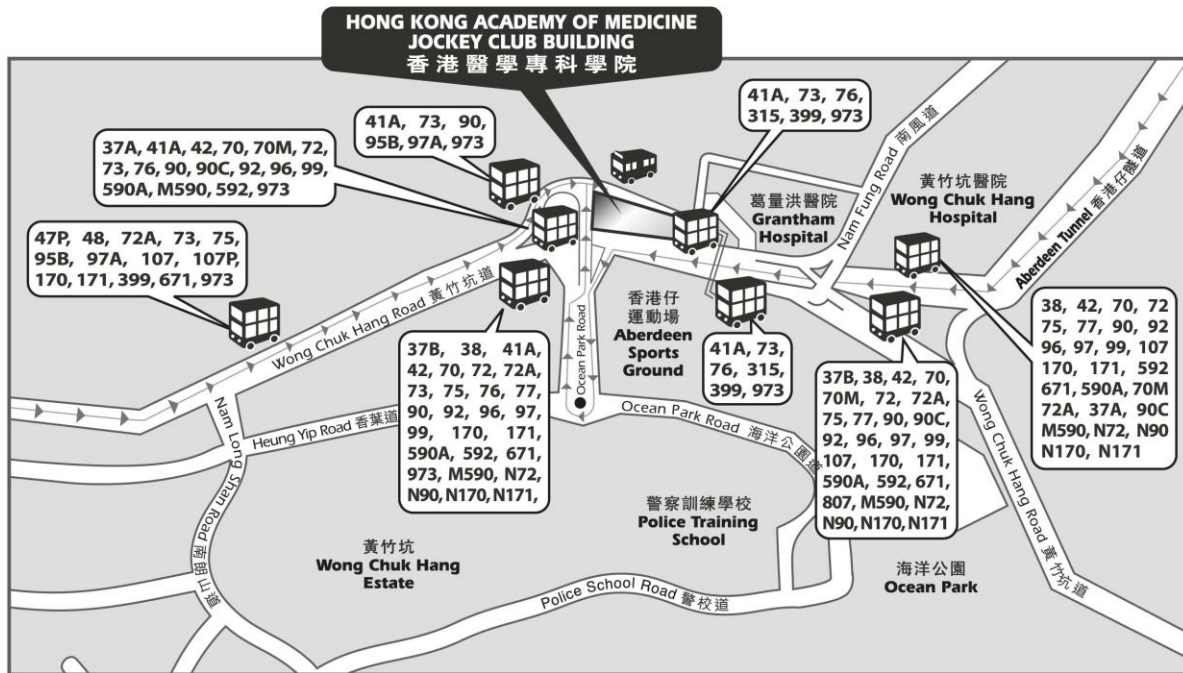

Hong Kong: Academy of Medicine

The Hong Kong College of Psychiatrists, Room 906, 2/F
 The Hong Kong Academy of Medicine Jockey Club Building
 99 Wong Chuk Hang Road, Aberdeen, Hong Kong.

Bus

- 38** Chi Fu Fa Yuen ↔ North Point Ferry Pier
- 42** Wah Fu South ↔ North Point Ferry Pier
- 70** Aberdeen ↔ Central (Exchange Square)
- 72** Wah Kwai ↔ Causeway Bay (Moreton Terrace)
- 73** Wah Fu ↔ Stanley Prison
- 75** Sham Wan / Wong Chuk Hang ↔ Central (Exchange Square)
- 76** Shek Pai Wan ↔ Causeway Bay (Moreton Terrace)
- 77** Tin Wan Estate ↔ Shau Kei Wan
- 90** Ap Lei Chau Estate ↔ Central (Exchange Square)
- 92** Ap Lei Chau Estate ↔ Causeway Bay (Moreton Terrace)
- 96** Lei Tung Estate ↔ Causeway Bay (Moreton Terrace)
- 97** Lei Tung Estate ↔ Central (Exchange Square)
- 99** South Horizons ↔ Shau Kei Wan
- 107** Wah Kwai ↔ Kowloon Bay
- 170** Wah Fu ↔ Sha Tin KCR Station
- 171** South Horizons ↔ Cheung Sha Wan
- 592** South Horizons ↔ Causeway Bay (Moreton Terrace)
- 671** Ap Lei Chau (Lee Lok Street) ↔ Diamond Hill MTR Station
- 973** Tsim Sha Tsui (East) ↔ Stanley Market
- 37A** Chi Fu Fa Yuen ↔ Admiralty
- 37B** Chi Fu Fa Yuen ↔ Central (HYF Central Ferry Piers)

Mini-bus

4C mini-bus is available running from the mini-bus station on Lockhart Road (behind Sogo) to the Grantham Hospital, stopping in front of the Academy Building. Please note that the mini-bus runs on half hour intervals only and will be marked "4C - To Grantham Hospital"