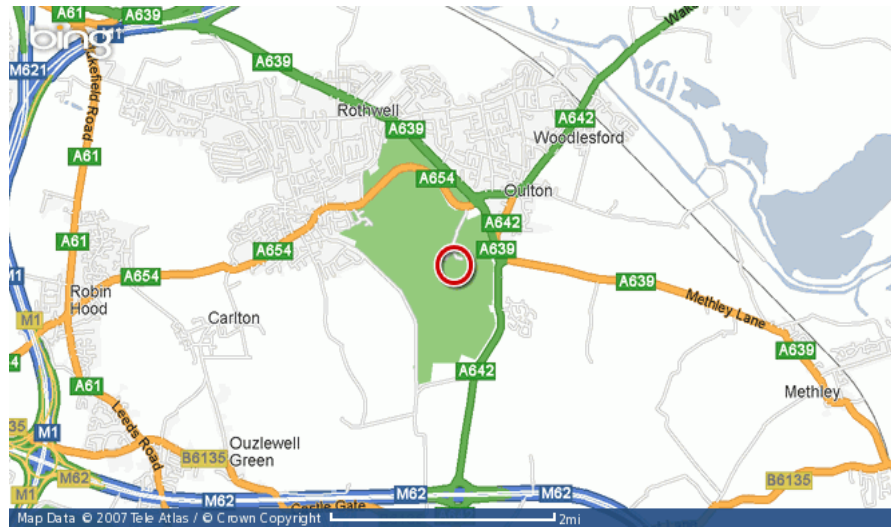

## Conference Venue

### By Car

Oulton Hall is easy to find from the M1 and A1. From the M1 take junction 42 for the M62 towards Hull. Leave at junction 30 and follow the signs toward Rothwell. Then follow the sign which says "Oulton 1 mile", taking the first exit at the next 2 roundabouts. The hotel is on your left.

From the A1 South, take junction for the M62 towards Leeds and leave at junction 30. Then follow the signs to Rothwell and Oulton as above.

From the A1 North, follow the A1/M1 link road towards Leeds and take junction 44. Turn left at the top of the slip road and follow the A639 to the roundabout. Turn right at the roundabout and the hotel is on your left. The hotel has 250 parking spaces. **Sat Nav Coordinates:** Latitude: N53 44'46. Longitude: W001 27'30'

### By Air

Leeds / Bradford airport is 15 miles away.