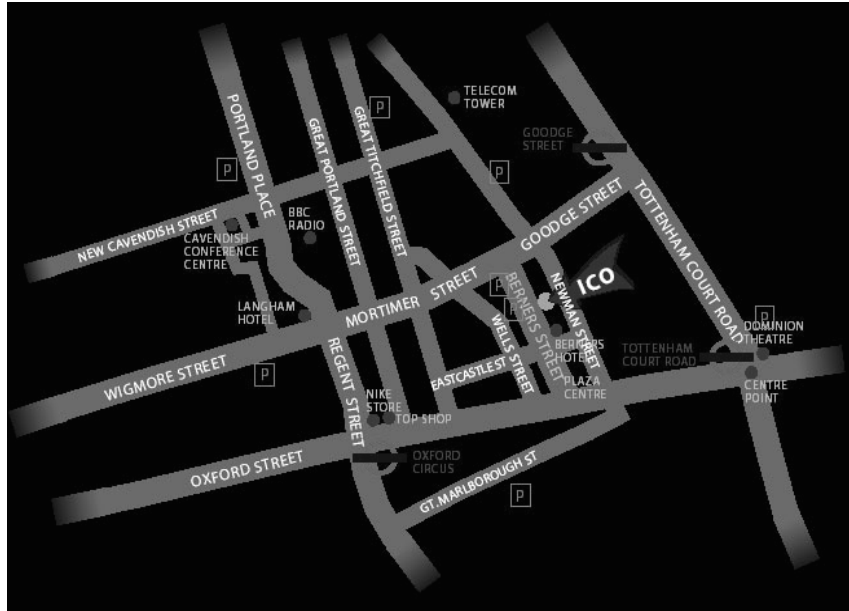

Venue, Travel & Accommodation Details

International Coffee Organization Conference Centre

A.K.A. ICO Conference Centre

22 Berners Street, London, W1T 3DD

Tel: 020 706 7700

enquiries@mayfaircavendish.co.uk

www.cavendishconferencevenues.co.uk

By Rail

Marylebone, Euston and Kings Cross St Pancras Stations are all within 10 minutes taxi rides or alternatively 15 minutes by Underground. Paddington Station is 10 minutes walk or 5 minutes in a taxi, which has a direct link to Heathrow every 15 minutes. For information on tickets and timetables visit www.nationalrail.co.uk

By Underground

From **Tottenham Court Road** Tube Station: Turn left out of the tube station down Oxford Street, Berners Street is the 4th on the right. From **Oxford Circus** Tube Station: Turn left out of the tube station (taking the exit marked Oxford Street North & Great Portland Street) on leaving the station walk past Top Shop, Berners Street is the 7th on the left just past the Plaza Shopping Centre. From **Goodge Street** Tube Station: Turn right out of the tube station, almost immediately you will see Goodge Street on your right hand side. Berners Street is now the 5th street on your left hand side.

By foot

For further details of walking routes please see www.walkit.com

By Car

Please note this is a Congestion Charge area and a daily fee of £8 applies. For more information please visit <http://www.tfl.gov.uk/roadusers/congestioncharging/>. The nearest NCP car parks are located on Berners Street which also has ample Pay and Display parking spaces.